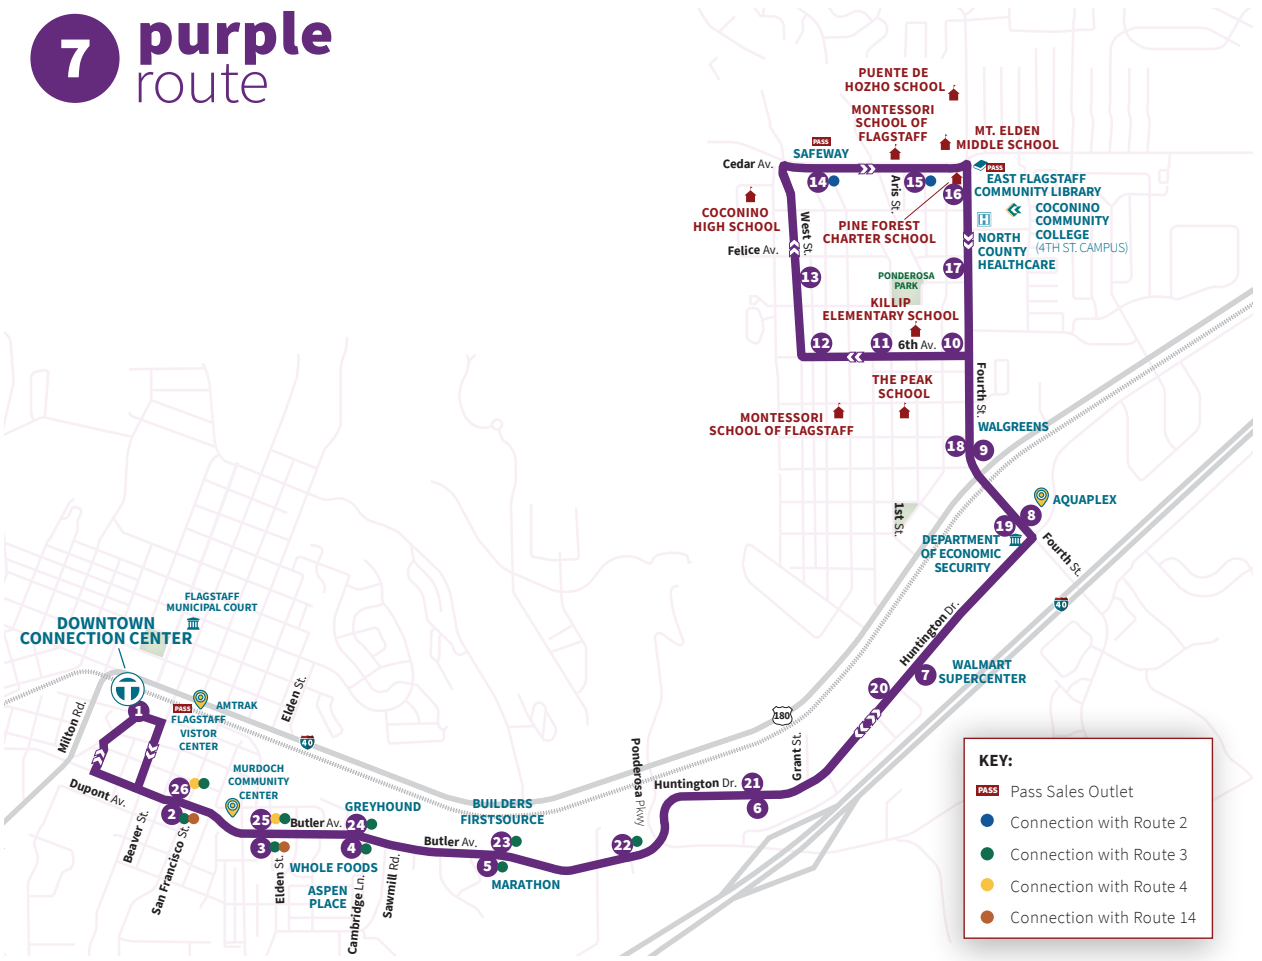

7 purple route

KEY:

- PASS Pass Sales Outlet
- Connection with Route 2
- Connection with Route 3
- Connection with Route 4
- Connection with Route 14

ROUTE 7 BUS STOP LIST

1. Downtown Connection Center
- 2. Butler Av. / San Francisco St.
- 3. Butler Av. / Elden St.
- 4. Butler Av. / Cambridge Ln. (Whole Foods)
- 5. Butler Av. (Marathon)
6. Huntington Dr. / Grant St.
7. Huntington Dr. (Walmart Supercenter)
8. Fourth St. / Huntington Dr. (Aquaplex)
9. Fourth St. / Route 66 (Walgreens)
10. Sixth Av. / Third St.
11. Sixth Av. / First St. (Killip Elementary)
12. Sixth Av. / West St.
13. West St. / Felice Av.
- 14. Cedar Av. / West St. (Coconino H.S.)
- 15. Cedar Av. / Aris St.
16. Fourth St. / Cedar Av.
17. Fourth St. / Felice Av. (Wells Fargo)
18. Fourth St. / Route 66
19. Fourth St. / Huntington Dr. (Aquaplex)
20. Huntington Dr. (Walmart Supercenter)
21. Huntington Dr. / Grant St.
- 22. Butler Av. / Ponderosa Pkwy
- 23. Butler Av. (Builders FirstSource)
- 24. Butler Av. / Sawmill Rd. (Whole Foods)
- 25. Butler Av. / Elden St.
- 26. Butler Av. / San Francisco St.

Mountain Line will service each stop listed. Use the Transit mobile app for accurate real-time arrival times.

ROUTE 7 – MONDAY THROUGH FRIDAY

Downtown Connection Center to Walmart Supercenter and Sunnyside