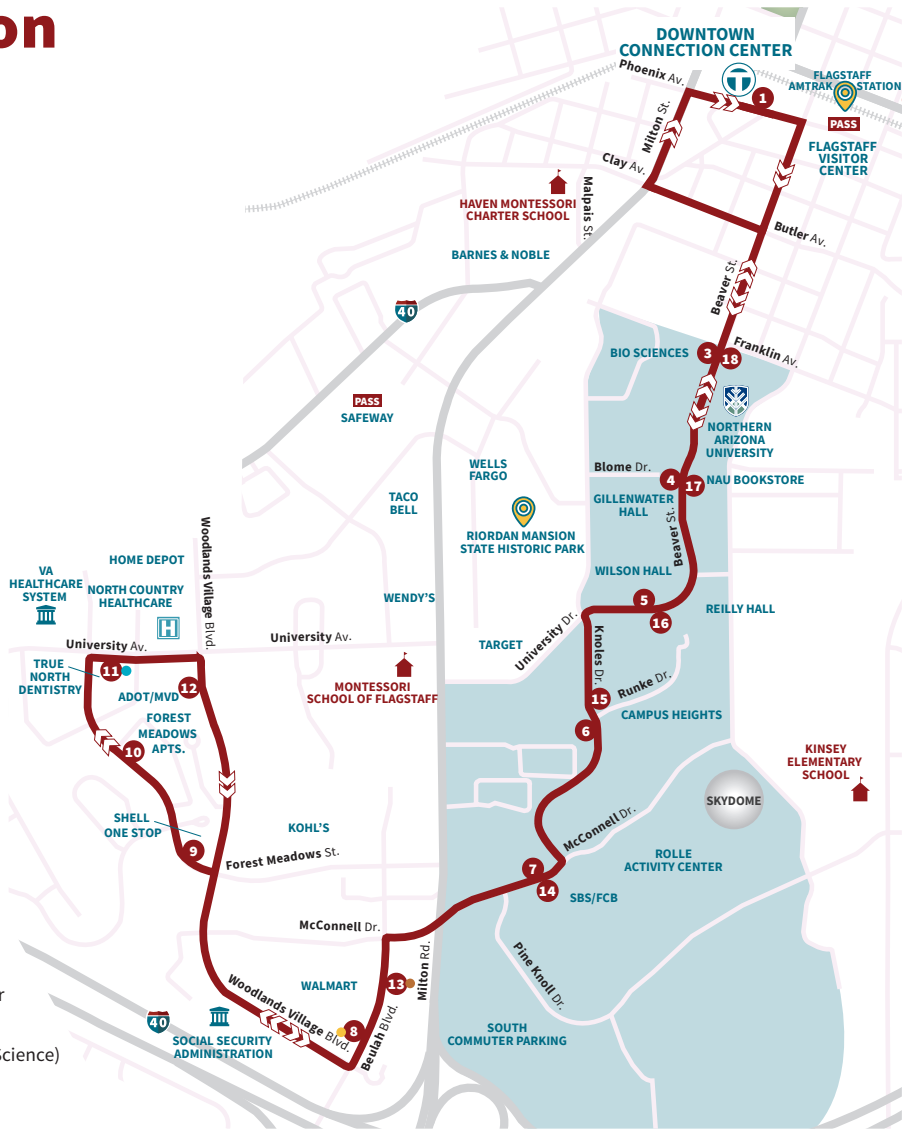

# 10 maroon route

## ROUTE 10 BUS STOP LIST

1. Downtown Connection Center
2. Bus stop not currently served
3. Beaver St. / Franklin Av. (Bio Science)
4. Beaver St. (Gillenwater Hall)
5. University Dr. (Wilson Hall)
6. Knoles Dr. (Campus Heights)
7. McConnell Dr. (Social and Behavioral Sciences)
8. Beulah Blvd. (Walmart)
9. Forest Meadows St. (Shell One Stop)
10. Forest Meadows St. (Forest Meadows Apts.)
11. University Av. / Forest Meadows St. (True North Dentistry)
12. Woodlands Village Blvd. / University Av.
13. Beulah Blvd. / McConnell Dr. (Olive Garden / Red Lobster)
14. McConnell Dr. (Social and Behavioral Sciences)
15. Knoles Dr. (Campus Heights)
16. University Dr. (Reilly Hall)
17. Beaver St. (NAU Bookstore)
18. Beaver St. / Franklin Av. (Bio Science)

Mountain Line will service each stop listed. Use the Transit mobile app for accurate real-time arrival times.

## ROUTE 10 – MONDAY THROUGH THURSDAY

When NAU is in session

<b>1</b>	<b>11</b>	<b>1</b>
Depart Downtown Connection Center	University Av./ Forest Meadows St.	Arrive Downtown Connection Center
6:25 AM	6:41 AM	7:00 AM
6:45 AM	7:01 AM	7:20 AM
7:05 AM	7:21 AM	7:40 AM
7:25 AM	7:41 AM	8:00 AM
7:45 AM	8:01 AM	8:20 AM
8:05 AM	8:21 AM	8:40 AM
8:25 AM	8:41 AM	9:00 AM
8:45 AM	9:01 AM	9:20 AM
<b>Buses run approximately every 8 minutes from 9:00 a.m. – 4:04 p.m.</b>		
4:17 PM	4:33 PM	4:52 PM
4:30 PM	4:46 PM	5:05 PM
4:43 PM	4:59 PM	5:18 PM
4:56 PM	5:12 PM	5:31 PM
5:09 PM	5:25 PM	5:44 PM
5:22 PM	5:38 PM	5:57 PM
5:35 PM	5:51 PM	6:10 PM
5:48 PM	6:04 PM	6:23 PM
6:05 PM	6:21 PM	6:40 PM
6:25 PM	6:41 PM	7:00 PM
6:45 PM	7:01 PM	7:20 PM
7:05 PM	7:21 PM	7:40 PM
7:25 PM	7:41 PM	8:00 PM
7:45 PM	8:01 PM	8:20 PM
8:05 PM	8:21 PM	8:40 PM
8:25 PM	8:41 PM	9:00 PM
8:45 PM	9:01 PM	9:20 PM
9:05 PM	9:21 PM	9:40 PM
9:25 PM	9:41 PM	10:00 PM
9:45 PM	10:01 PM	10:20 PM
10:05 PM	10:21 PM	10:40 PM