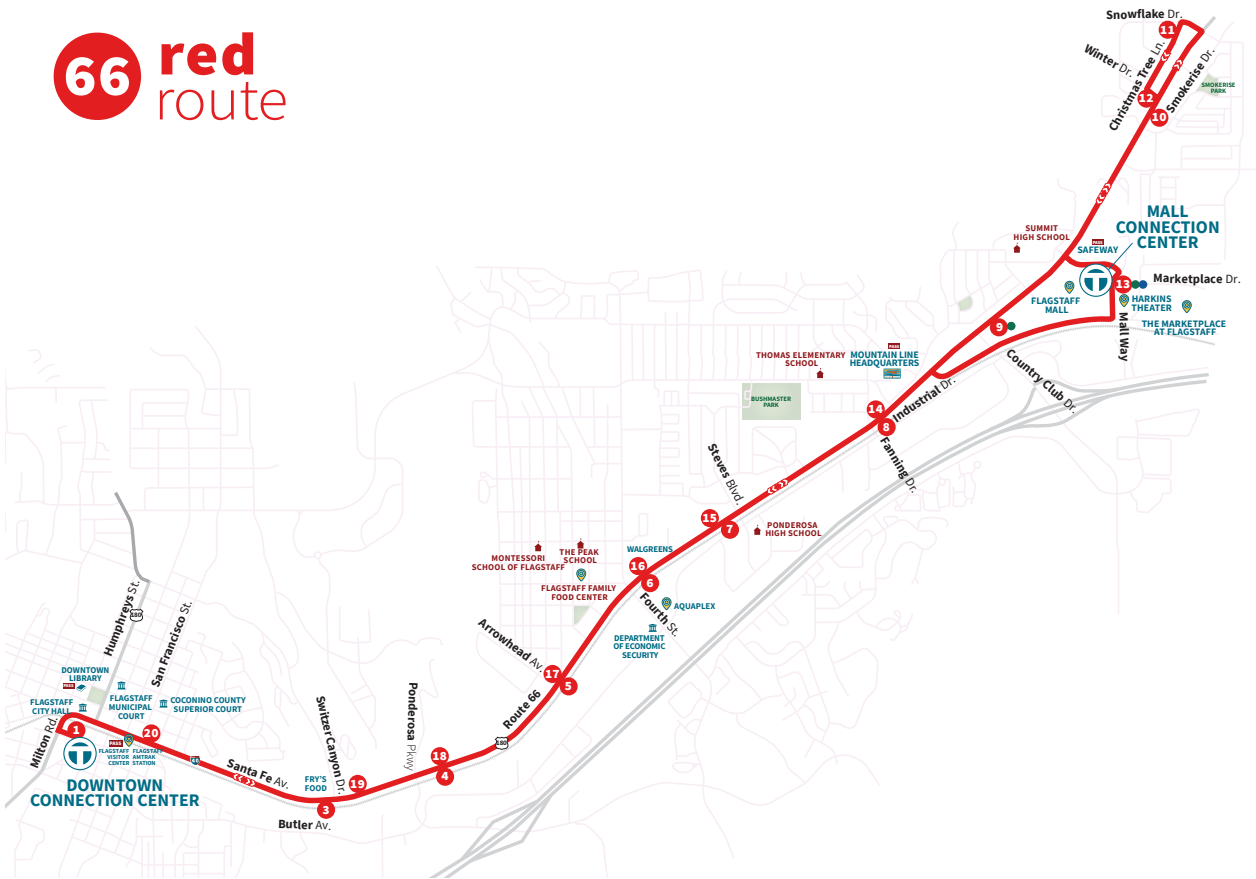

# 66 red route

## ROUTE 66 BUS STOP LIST

1. Downtown Connection Center
2. Bus Stop Not Currently Served
3. Rt. 66 / Switzer Canyon Dr. (Fry's)
4. Rt. 66 / Ponderosa Pkwy.
5. Rt. 66 / Arrowhead Av.
6. Rt. 66 / Fourth St.
7. Rt. 66 / Steves Blvd.
8. Rt. 66 / Fanning Dr.
- 9. Hwy 89 / Country Club & FUTS Trail
10. N.89 / Smokerise Dr. (Maverik)
11. Christmas Tree Ln. / Snowflake Dr.
12. Winter Dr. / Christmas Tree Ln.
- 13. Flagstaff Mall Connection Center
14. Rt. 66 / Fanning Dr. (Tacos los Altos)
15. Rt. 66 / Steves Blvd. (Super Pawn)
16. Rt. 66 / Fourth St. (Walgreens)
17. Rt. 66 / Arrowhead Av.
18. Rt. 66 / Ponderosa Pkwy.
19. Rt. 66 / Switzer Canyon Dr.
20. Rt. 66 / San Francisco St.

**ROUTE 66 – WEEKENDS & HOLIDAYS****Flagstaff Mall Connection Center to Downtown Connection Center (EAST TO WEST)**

(via E. Route 66)

<b>13</b>	<b>14</b>	<b>16</b>	<b>19</b>	<b>1</b>
Depart Flagstaff Mall Connection Center	Rt 66/Fanning Dr. (Tacos los Altos)	Rt 66/Fourth St. (Walgreens)	Rt 66/Switzer Canyon Dr.	Arrive Downtown Connection Center
7:45 AM	6:49 AM	6:54 AM	6:59 AM	7:05 AM
8:45 AM	7:49 AM	7:54 AM	7:59 AM	8:05 AM
9:45 AM	8:49 AM	8:54 AM	8:59 AM	9:05 AM
10:45 AM	9:49 AM	9:54 AM	9:59 AM	10:05 AM
11:45 AM	10:49 AM	10:54 AM	10:59 AM	11:05 AM
12:45 PM	11:49 AM	11:54 AM	11:59 AM	12:05 PM
1:45 PM	12:49 PM	12:54 PM	12:59 PM	1:05 PM
2:45 PM	1:49 PM	1:54 PM	1:59 PM	2:05 PM
3:45 PM	2:49 PM	2:54 PM	2:59 PM	3:05 PM
4:45 PM	3:49 PM	3:54 PM	3:59 PM	4:05 PM
5:45 PM	4:49 PM	4:54 PM	4:59 PM	5:05 PM
6:45 PM	5:49 PM	5:54 PM	5:59 PM	6:05 PM
7:45 PM	6:49 PM	6:54 PM	6:59 PM	7:05 PM
8:45 PM	7:49 PM	7:54 PM	7:59 PM	8:05 PM